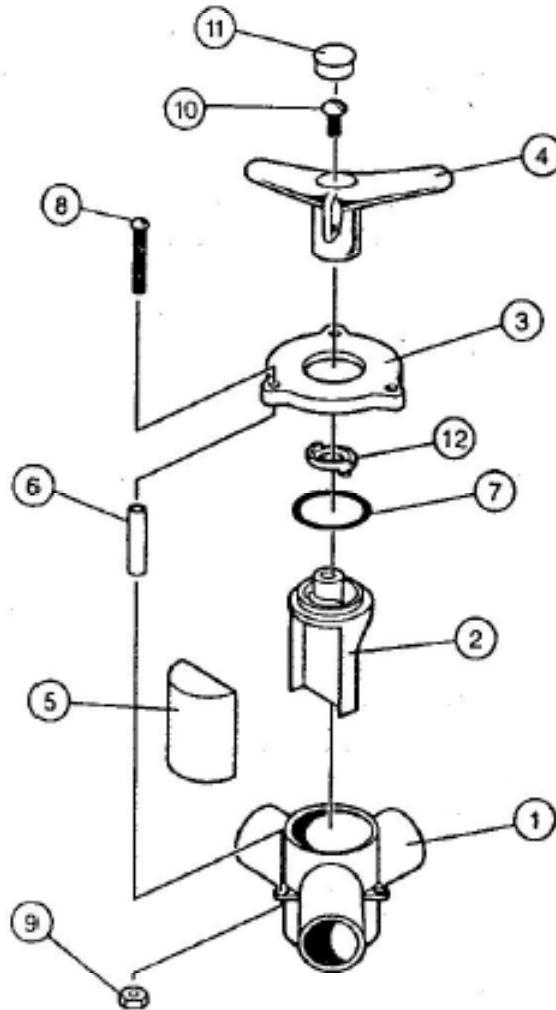

ITEM	PART NAME
1	Body
2	Plug
3	Bonnet
4	Handle
5	Seat
6	Spacer - 0.885 in (3)
7	O Ring #220
8	Machine Screw 10-24 x 1 ½ (3)
9	Nut 10-24 (3)
10	Machine Screw ¼ -20 x ½
11	White Plug
12	Stop Ring

Sea-lect® Y-Valve 94 Series